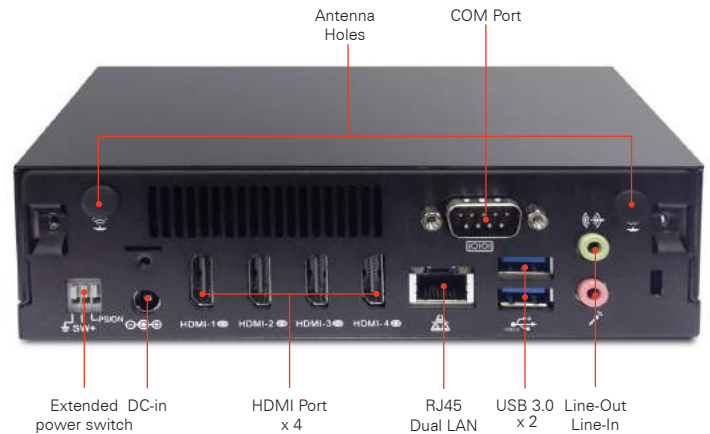

DE6340

Model name		DE6340
Feature	AOPEN's first AMD Ryzen™ based media player with four HDMI 2/0 ports supporting 4K@60Hz	
Housing Material	SECC	
Chassis Color	Black	
Dimension	W x H x D (mm)	166 x 48 x 157 mm
	W x H x D (inch)	6.54 x 1.89 x 6.18 inch
Weight	2.0 kg / 4.4 lb	
CPU/ Chipset	Type	AMD Embedded Ryzen V1000 SoC 3.35 - 3.8GHz, Quad Core GFX9
Memory	Dual Channel, DDR4 SO-DIMM x 2, 3200 Mbps, 32G Max	
Graphics	Chip	AMD Radeon Vega 11 graphics
Expansion slot	M.2 2242 x 2, M.2 2230 x 1 (for wifi)	
Audio	Type	Realtek HD Audio ALC269Q
	Channel	Stereo
LAN	Realtek Gigabit Ethernet RTL8111H x 1 10/100/1000 Mbps	
Storage	M.2 2242 x 1 2.5" SATA HDD Bay x 1	

Front Panel IO	USB 2.0 Port	x 2	
	USB 3.0 Port	-	
	Others	-	
Rear Panel IO	DC Jack	x 1	
	HDMI Port	x 4 HDMI 2.0	
	USB 2.0 Port	-	
	USB 3.0 Port	x 2	
	eSATA Port	-	
	RJ45 LAN Jck	x 1	
	Legacy RS232 Serial Port	x 1	
	Audio Set	Line-Out	x 1
		Mic-in	x 1
	Antenna Holes	x 2	
	Kensington Lock Hole	-	
Others	Extended Power Switch x 1		
Watchdog Timer	1 ~255 sec/min		
Adapter	19V/90W AC adapter		
Input Voltage	AC 100 ~240 V		
AiCU	Version 1.5		

Environment	
MTBF	50,000 hrs
Operating Temperature	0 ~50 °C
Storage Temperature	-30 ~60 °C
Relative Humidity	95% RH

Supports:

AOPEN

Bright Ideas Connected