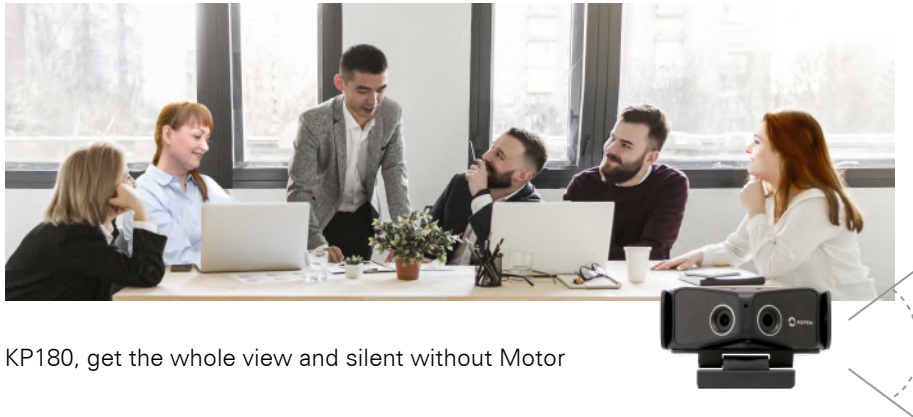

AOPEN

Bright Ideas Connected

180° Conference Camera

Auto Tracking Camera with 180° view angle and 4K resolution **KP180**

The most important thing during a video conferencing call is being seen and heard properly. With a 5MP wide angle camera or a dual 180° camera view, you have multiple options on how to view the meeting room. The KP180 is very versatile due to the options on putting it on a table stand or mounting it on a screen: on the bottom or at the top.

Clam Shell Design

The KP180 features:

- + Benefit of 180° FoV, save meeting space
- + 4K resolution with low distortion
- + Auto People Tracking, Auto-detection and Pan Function
- + Multiple viewing mode options
- + Scenario for tilt function
- + Variety Installation orientation
- + Supports 180 Studio for bright and viewing mode options
- + Supports meeting APP: Microsoft Team, SKYPE, Zoom, Line, WeChat, Slack, GoToMeeting, vCube, Webex, Hangout, Google Meet, Google Duo, LifeSize

180° wide view angle with Auto People Tracking, Auto-Detection and Pan Function

KP180 achieve 180° super wide view angle to save meeting space and keep safe distance, no motor design make sure no noise from camera to interrupt your meeting. The device with auto detection and people tracking will frame all members of the meeting and follow the people automatically who is framed in the meeting.

← 180° Wide view angle →

KP180, get the whole view and silent without Motor

180 Studio

180 Studio provides SmartShine and SmartGuide for bright and viewing mode options, it's a smart tool for professional image and better meeting experience.