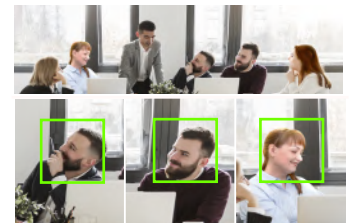

Clam Shell Design

The KP180 features:

- + Benefit of 180° FoV, save meeting space
- + 4K resolution with low distortion
- + Auto People Tracking, Auto-detection and Pan Function
- + Multiple viewing mode options
- + Scenario for tilt function
- + Variety Installation orientation
- + Supports 180 Studio for bright and viewing mode options
- + Supports meeting APP: Microsoft Team, SKYPE, Zoom, Line, WeChat, Slack, GoToMeeting, vCube, Webex, Hangout, Google Meet, Google Duo, LifeSize

180° wide view angle with Auto People Tracking, Auto-Detection and Pan Function

KP180 achieve 180° super wide view angle to save meeting space and keep safe distance, no motor design make sure no noise from camera to interrupt your meeting. The device with auto detection and people tracking will frame all members of the meeting and follow the people automatically who is framed in the meeting.

← 180° Wide view angle →

KP180, get the whole view and silent without Motor

180 Studio

180 Studio provides SmartShine and SmartGuide for bright and viewing mode options, it's a smart tool for professional image and better meeting experience.

Auto Tracking

Auto Detect

Electronic tilt adjustment

30° upward or downward adjustable from mechanism easy to adapt in field, the additional 12° electronic adjustable vertical elevation angle.

Variety Installation Orientation