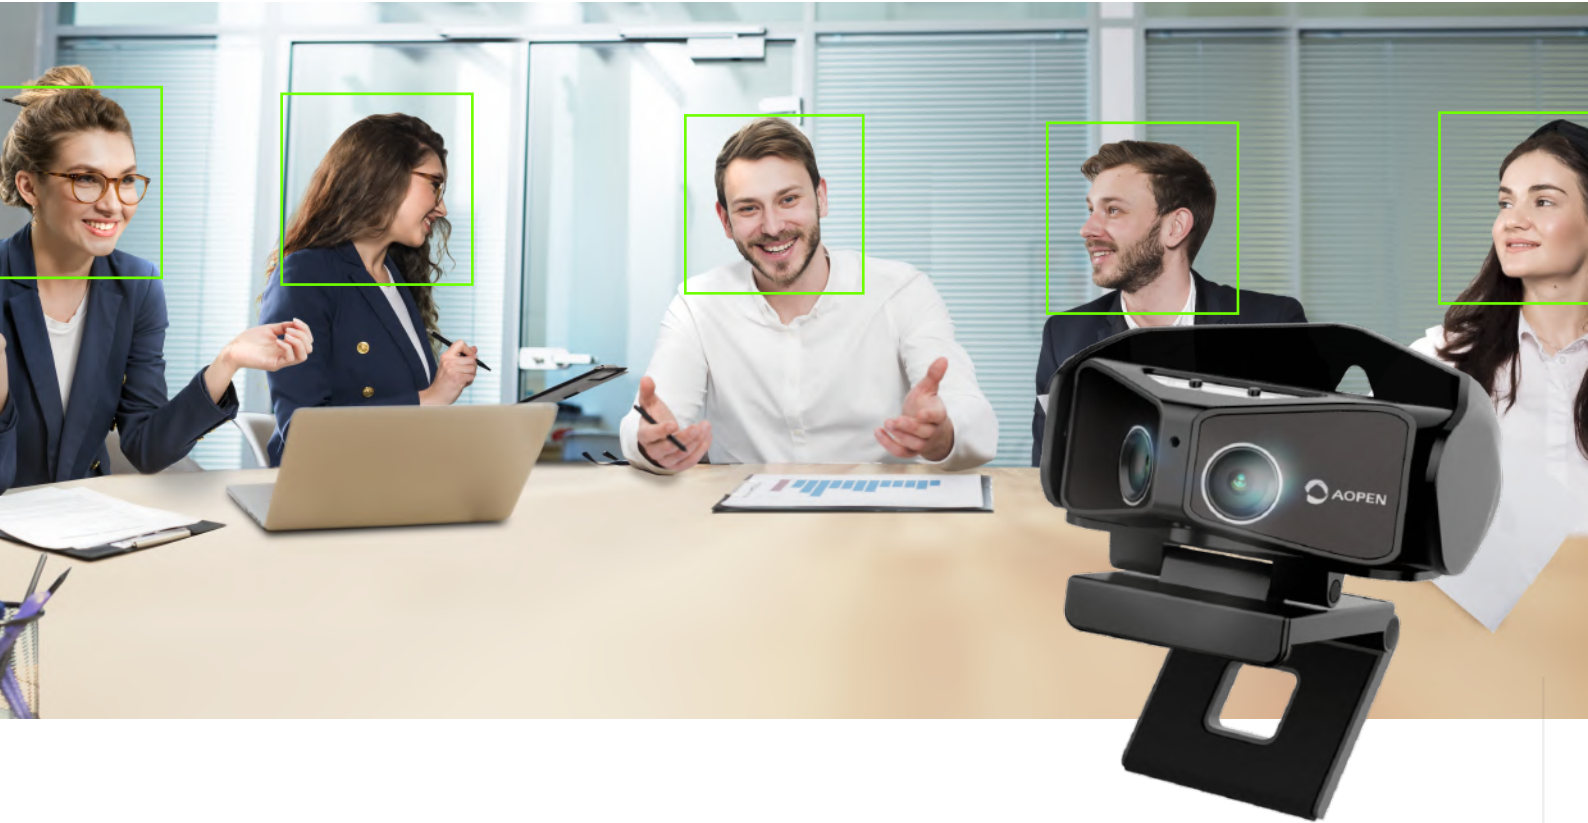

AOPEN

Bright Ideas Connected

180° Conference Camera

Auto Tracking Camera with 180° view angle and 4K resolution **KP180**

The most important thing during a video conferencing call is being seen and heard properly. With a 5MP wide angle camera or a dual 180° camera view, you have multiple options on how to view the meeting room. The KP180 is very versatile due to the options on putting it on a table stand or mounting it on a screen: on the bottom or at the top.

Clam Shell Design

The KP180 features:

- + Benefit of 180° FoV, save meeting space
- + 4K resolution with low distortion
- + Auto People Tracking, Auto-detection and Pan Function
- + Multiple viewing mode options
- + Scenario for tilt function
- + Variety Installation orientation
- + Supports 180 Studio for bright and viewing mode options
- + Supports meeting APP: Microsoft Team, SKYPE, Zoom, Line, WeChat, Slack, GoToMeeting, vCube, Webex, Hangout, Google Meet, Google Duo, LifeSize

180° wide view angle with Auto People Tracking, Auto-Detection and Pan Function

KP180 achieve 180° super wide view angle to save meeting space and keep safe distance, no motor design make sure no noise from camera to interrupt your meeting. The device with auto detection and people tracking will frame all members of the meeting and follow the people automatically who is framed in the meeting.

On top of the screen Under the screen

With tripod On the desk

Dual lens with low distortion and 4K resolution

KP180 is designed with AI SoC and 4K technology to stitch dual lens with low distortion and better image quality