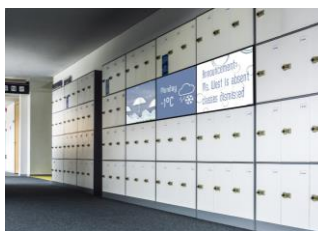

*\*IK07 rated products are protected against 2 joules of impact. This is the equivalent of a 0.5kg mass being dropped from 400mm above the protect.*

**Self-Service Kiosk**

**Industrial Monitor**

**Smart Locker**