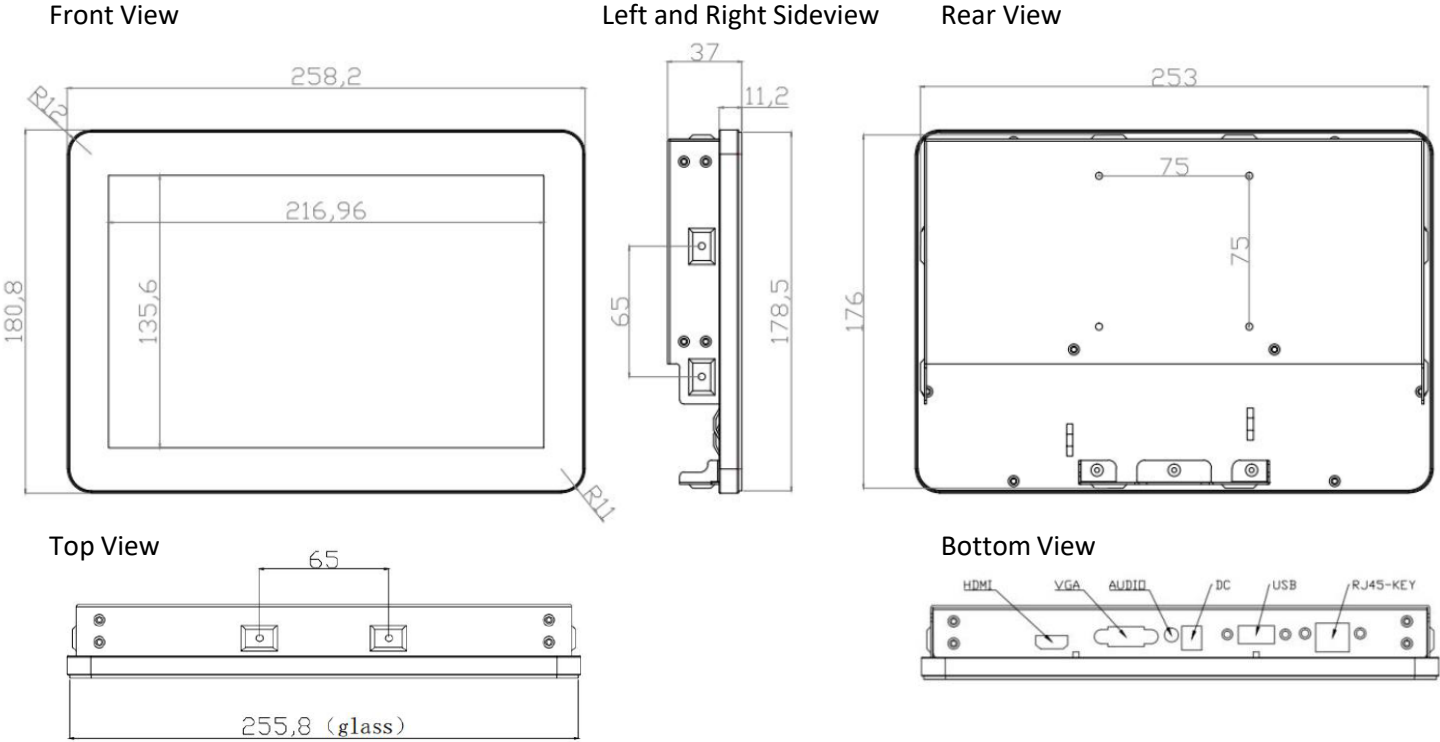

### The features:

- 10.1", 1280 x 800 resolutions
- 300nits, PCAP multi-touch panel
- IP65 dust- and waterproof grade in front panel
- Anti-fingerprint coating glass panel
- Tempered safety glass
- IK07 Impact Protection\*
- Quality panel for landscape, portrait mode
- VESA mounting holes 75 x 75 mm

## Dimensions

Unit: mm

## Specifications

DT10VW3-O		
Chassis	Mechanical Design	Metal with implanted IP design
	Dimension (W x H x D)	258.2 x 180.8 x 37mm
Thermal Solution		Fanless technology
Panel	Resolution	10.1", 16:10, 1280 x 800, 60Hz
	Type	VA
	Maximum Brightness	300cd/m <sup>2</sup>
	Response Time	25ms
	Contrast Ratio	800:1
	View Angle (Horizontal)	85/85
	View Angle (Vertical)	85/85
Backlight		LED backlight
Touch	Touch Glass	Projected capacitive touch, 10.1 inch, 2.0mm chemically strengthened glass, 7H
	Touch Controller	10 points touch
Temperature	Operation	0°C ~ 50°C (32°F ~ 122°F)
	Storage	-20°C ~ 60°C (-4°F ~ 140°F)
OS of Driver Software Support		Windows, Linux and Android
IP Level		IP65 (front)
I/O Interface On Rear Site		HDMI type A, USB for touch (5V input from USB host), VGA DB-15 female, RJ45 for OSD remoter, DC-in for adapter
Net Weight		1.50 Kg
Mounting	Rear	75 x 75mm VESA mount
	Side	Mounting brackets on all four sides
Input Voltage		DC input 12V/3A
Warranty		3 years
Environment		
MTBF		30,000hrs demonstrated
Relative Humidity		90% RH (40°C non-condensing)
Certification		FCC / CE(Class B) / ROHS
Packing		
Dimension (Packing)		350 x 200 x 140 mm
Gross Weight		1.85 Kg
Accessory In Box		HDMI cable, USB cable, OSD remote, AC cable, Adapter, Side mount bracket x8, M4 screws x16, M3 screws x16