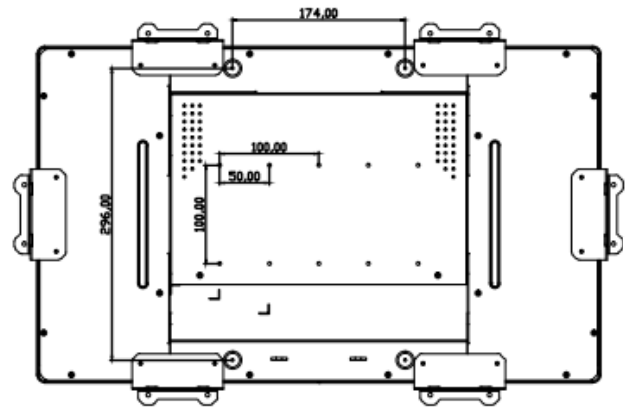

23.8" Open Frame Display Commercial Grade DT24VW2-O

The features:

- 23.8", 1920 x 1080 resolutions
- 250nits, PCAP multi-touch panel
- IP65 dust- and waterproof grade in front panel
- Anti-fingerprint coating glass panel
- Tempered safety glass
- IK08 Impact Protection*
- Quality panel for landscape, portrait mode
- VESA mounting holes 100 x 100mm and 100 x 200mm

**IK08 rated products are protected against 5 joules of impact. This is the equivalent of a 1.7kg mass being dropped from 300mm above the protect.*

Self-Service Kiosk

Industrial Monitor

Smart Locker

EMC and DoC

Dimensions

Unit: mm

Front View

Rear View

Bottom View

Specifications

DT24VW2-O		
Chassis	Mechanical Design	Metal with implanted IP design
	Dimension (W x H x D)	569.6 x 341.6 x 49.9 mm
Thermal Solution		Fanless technology
Panel	Resolution	23.8", 16:9, 1920 x 1080, 60Hz
	Type	VA
	Maximum Brightness	250cd/m ²
	Response Time	16ms
	Contrast Ratio	3000:1
	View Angle (Horizontal)	89/89
	View Angle (Vertical)	89/89
Backlight		LED backlight
Touch	Touch Glass	Projected capacitive touch, 23.8 inch, 3.0mm chemically strengthened glass, 7H
	Touch Controller	10 points touch
Temperature	Operation	0°C ~ 50°C (32°F ~ 122°F)
	Storage	-20°C ~ 60°C (-4°F ~ 140°F)
OS of Driver Software Support		Windows, Linux and Android
IP Level		IP65 (front)
I/O Interface On Rear Site		HDMI type A, USB for touch (5V input from USB host), VGA DB-15 female, RJ45 for OSD remoter, DC-in for adapter
Net Weight		7.24 Kg
Mounting	Rear	100x100mm and 100x200mm VESA mount
	Side	Mounting brackets on all four sides
Input Voltage		DC input 12V/3A
Warranty		3 years
Environment		
MTBF		50,000hrs demonstrated
Relative Humidity		90% RH (40°C non-condensing)
Certification		FCC / CE(Class B) / RoHS
Packing		
Dimension (Packing)		650 x 440 x 160 mm
Gross Weight		11 Kg
Accessory In Box		HDMI cable, USB cable, OSD remote, AC cable, Adapter, Side mount bracket x8, M4 screws x16