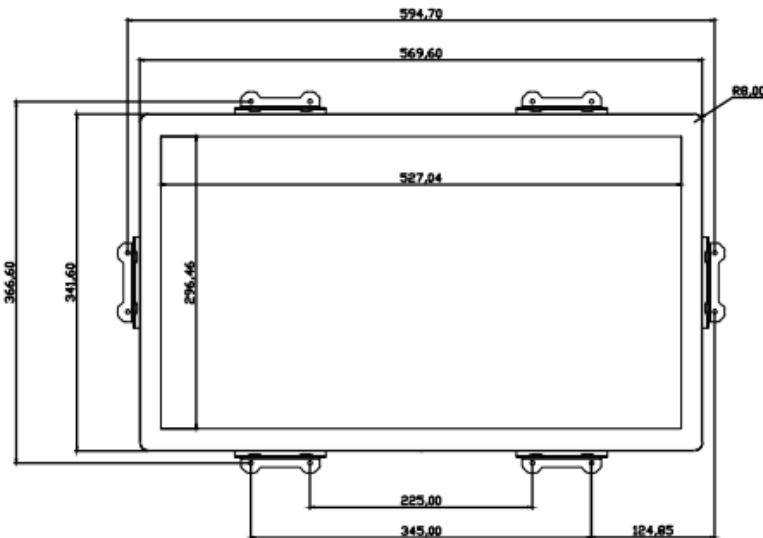

23.8" Open Frame Display Commercial Grade DT24VW2-O

The features:

- 23.8", 1920 x 1080 resolutions
- 250nits, PCAP multi-touch panel
- IP65 dust- and waterproof grade in front panel
- Anti-fingerprint coating glass panel
- Tempered safety glass
- IK08 Impact Protection*
- Quality panel for landscape, portrait mode
- VESA mounting holes 100 x 100mm and 100 x 200mm

**IK08 rated products are protected against 5 joules of impact. This is the equivalent of a 1.7kg mass being dropped from 300mm above the protect.*

Self-Service Kiosk

Industrial Monitor

Smart Locker

EMC and DoC

Dimensions

Unit: mm

Front View

Rear View

Bottom View

Specifications

DT24VW2-O		
Chassis	Mechanical Design	Metal with implanted IP design
	Dimension (W x H x D)	569.6 x 341.6 x 49.9 mm
Thermal Solution		Fanless technology
Panel	Resolution	23.8", 16:9, 1920 x 1080, 60Hz
	Type	VA
	Maximum Brightness	250cd/m ²
	Response Time	16ms
	Contrast Ratio	3000:1
	View Angle (Horizontal)	89/89
	View Angle (Vertical)	89/89
Backlight		LED backlight
Touch	Touch Glass	Projected capacitive touch, 23.8 inch, 3.0mm chemically strengthened glass, 7H
	Touch Controller	10 points touch
Temperature	Operation	0°C ~ 50°C (32°F ~ 122°F)
	Storage	-20°C ~ 60°C (-4°F ~ 140°F)
OS of Driver Software Support		Windows, Linux and Android
IP Level		IP65 (front)
I/O Interface On Rear Site		HDMI type A, USB for touch (5V input from USB host), VGA DB-15 female, RJ45 for OSD remoter, DC-in for adapter
Net Weight		7.24 Kg
Mounting	Rear	100x100mm and 100x200mm VESA mount
	Side	Mounting brackets on all four sides
Input Voltage		DC input 12V/3A
Warranty		3 years
Environment		
MTBF		50,000hrs demonstrated
Relative Humidity		90% RH (40°C non-condensing)
Certification		FCC / CE(Class B) / RoHS
Packing		
Dimension (Packing)		650 x 440 x 160 mm
Gross Weight		11 Kg
Accessory In Box		HDMI cable, USB cable, OSD remote, AC cable, Adapter, Side mount bracket x8, M4 screws x16