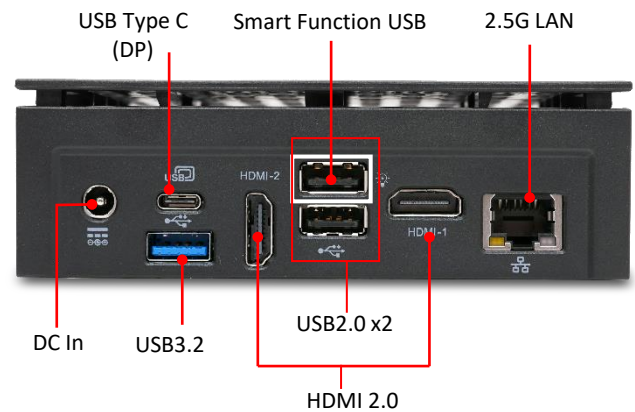

# DE3125

The DE3125 features an Intel® Celeron® CPU and Intel® UHD graphics Gen12. It support 1x DDR4 SO-DIMM up to 16GB, and its fanless design prevents dust accumulation, thereby reducing maintenance costs. Additionally, the DE3125 supports 4K dual-screen output. Overall, it is a high-performance, powerful, and cost-effective media player.

### The DE3125 features:

- Supports Intel® Dual/Quad Core processor (TDP<=6W)
- Support UHD(4K) content playback
- Support 2-screens output
- Fanless and solid-state design
- TPM2.0
- DC input 12 ~ 24V for automotive industries

# DE3125

Model name		DE3125
Feature		Cost-effective mini PC
Color		Black
Dimensions	W x H x D (mm)	125 x 43 (35*) x 110 mm
	W x H x D (inch)	4.9 x 1.69 (1.38*) x 4.33 inch
Volume		0.45 L
CPU	Type	Intel® Dual/Quad Processor
Memory	Channels	Single Channel
	Type	DDR4 SO-DOMM
	Data Rate	3200 MHz
	Max Memory	Max 16GB
Graphics		Intel® UHD Graphic Gen12
Expansion slot		M.2 2230 x 1 (key E for Wifi) M.2 2280x1 (key M for SATA SSD)
Audio	Type	Realtek HD Audio Codec ALC897
	Channel	Stereo
LAN	Chip	Intel 2.5G LAN x1 (i226V)
	Speed	100 / 1000 / 2500 Mbps
Storage	2.5" Bay	-
	M.2 SSD	X 1

Front Panel I/O	USB Port	-	
	Power Button	X 1	
	Others	Audio Combo x1, BIOS Recovery x1, System Error LED x1	
Rear Panel I/O	DC Input	X 1 (12~24V)	
	HDMI Port	X 2 (HDMI 2.0)	
	Display Port	-	
	USB Port	X3 (USB2.0 x2, USB3.2 x1)	
	eSATA Port	-	
	RJ45 LAN Jack	X1	
	COM Port	-	
	Audio Set	Line-Out	-
		Mic-in	-
	Antenna Holes	-	
	Kensington Lock Hole	-	
	Others	USB Type C x1	
	Watchdog Timer		1 ~ 255 sec/min
TPM		2.0	
Power Supply		40W (19V, 2.1A) AC Adapter	
Input Voltage		AC 100 ~ 240V	
Warranty		2 Years	
<b>Environment</b>			
MTBF		50,000 hrs	
Operating Temperature		-20°C ~ 35°C (-4°F ~ 95°F)	
Storage Temperature		-30°C ~ 60°C (-22°F ~ 140°F)	
Relative Humidity		90% RH (35°C Non-Condensing)	