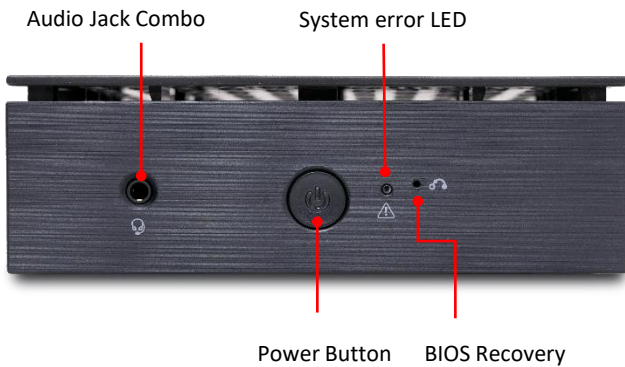

DE3125

Model name		DE3125
Feature		Cost-effective mini PC
Color		Black
Dimensions	W x H x D (mm)	125 x 43 (35*) x 110 mm
	W x H x D (inch)	4.9 x 1.69 (1.38*) x 4.33 inch
Volume		0.45 L
CPU	Type	Intel® Dual/Quad Processor
Memory	Channels	Single Channel
	Type	DDR4 SO-DOMM
	Data Rate	3200 MHz
	Max Memory	Max 16GB
Graphics		Intel® UHD Graphic Gen12
Expansion slot		M.2 2230 x 1 (key E for Wifi) M.2 2280x1 (key M for SATA SSD)
Audio	Type	Realtek HD Audio Codec ALC897
	Channel	Stereo
LAN	Chip	Intel 2.5G LAN x1 (i226V)
	Speed	100 / 1000 / 2500 Mbps
Storage	2.5" Bay	-
	M.2 SSD	X 1

Front Panel I/O	USB Port	-	
	Power Button	X 1	
	Others	Audio Combo x1, BIOS Recovery x1, System Error LED x1	
Rear Panel I/O	DC Input	X 1 (12~24V)	
	HDMI Port	X 2 (HDMI 2.0)	
	Display Port	-	
	USB Port	X3 (USB2.0 x2, USB3.2 x1)	
	eSATA Port	-	
	RJ45 LAN Jack	X1	
	COM Port	-	
	Audio Set	Line-Out	-
		Mic-in	-
	Antenna Holes	-	
	Kensington Lock Hole	-	
	Others	USB Type C x1	
	Watchdog Timer		1 ~ 255 sec/min
TPM		2.0	
Power Supply		40W (19V, 2.1A) AC Adapter	
Input Voltage		AC 100 ~ 240V	
Warranty		2 Years	
Environment			
MTBF		50,000 hrs	
Operating Temperature		-20°C ~ 35°C (-4°F ~ 95°F)	
Storage Temperature		-30°C ~ 60°C (-22°F ~ 140°F)	
Relative Humidity		90% RH (35°C Non-Condensing)	

Supports

*Please note that product specifications are subject to change without notice

AOPEN Headquarter
New Taipei City,
Taiwan

AOPEN America
San Jose,
USA

AOPEN Europe
Rosmalen,
Netherlands

AOPEN Australia
Melbourne,
Australia

AOPEN Japan
Tokyo,
Japan

AOPEN China
Shanghai,
China

v1.0