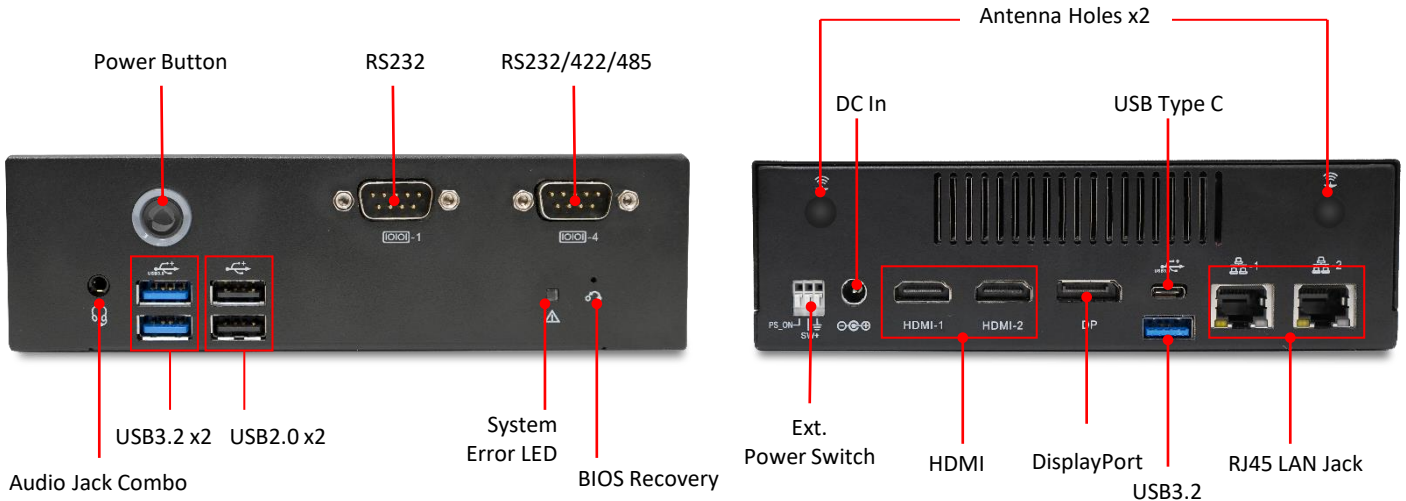

DE5900

Model name		DE5900
Color		Black
Dimensions	W x H x D (mm)	166 x 48 x 157 mm
	W x H x D (inch)	6.54 x 1.89 x 6.18 inch
Weight	Net Weight	1.63 kgs / 3.59 lbs
	Gross Weight	1.96 kgs / 4.32 lbs
CPU	Type	Intel® 13th Core-I (i5,i7) Processor TDP<=15/28W
Memory	Channels	Dual Channel
	Type	DDR5 SO-DOMM x2
	Data Rate	4800 / 5200 MHz
	Max Memory	Max 96G
Graphics		Intel® Iris Xe Graphics
Expansion slot		M.2 slot x1, 2242(key B for 4G/SATA SSD) M.2 slot x1, 2280(key M for PCIe SSD) M.2 slot x1, 2230(key E for wifi)
Audio	Type	Realtek HD Audio ALC265CG
	Channel	Stereo
LAN	Chip	Intel® 2.5GLAN x2 (i226LM + i226V)
	Speed	100 / 1000 / 2500 Mbps
Storage	2.5" Bay	-
	M.2 SSD	X 2

Front Panel I/O	USB 2.0 Port		X 2
	USB 3.2 Port		X 2
	Power Button		X 1
	Others		System Error LED x1, Audio Combo x1, BIOS Recovery x1, RS232 x1, RS232/422/485 x1
Rear Panel I/O	DC Input		X 1 (12 /24V)
	HDMI Port		X 1 (HDMI 2.1); x1 (HDMI 2.0)
	DisplayPort		X 1
	USB Port		X1 (USB3.2)
	eSATA Port		-
	RJ45 LAN Jack		X2
	COM Port		-
	Audio Set	Line-Out	X1
		Mic-in	X1
	Antenna Holes		X2
Kensington Lock Hole		-	
Others		USB Type C x 1w/DP; Extended Power Switch x1	
Watchdog Timer		1 ~ 255 sec/min	
TPM		2.0	
Power Supply		90W(19V, 4.74A) AC Adapter	
Input Voltage		AC 100 ~ 240V	
Warranty		2 Years	
Operating Temperature		0 ~ 50°C (32 ~ 122°F)	
Storage Temperature		-30 ~ 60°C (-22 ~ 140°F)	

Supports

*Please note that product specifications are subject to change without notice

AOPEN Headquarter
New Taipei City,
Taiwan

AOPEN America
San Jose,
USA

AOPEN Europe
Rosmalen,
Netherland

AOPEN Australia
Melbourne,
Australia

AOPEN Japan
Tokyo,
Japan

AOPEN China
Shanghai,
China

v1.0